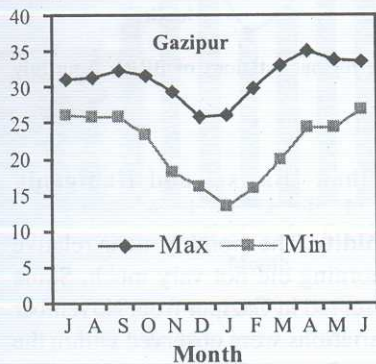

Temperature (°C)

Temperature (°C)

Temperature (°C)

Temperature (°C)

Temperature (°C)

Fig. 1. Monthly mean maximum and minimum temperature (°C) of Gazipur and other four regional stations of BRRl, from July 2008 to June 2009.