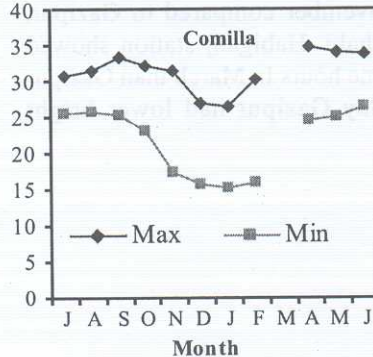

Temperature (°C)

Temperature (°C)

Temperature (°C)

Temperature (°C)

Temperature (°C)

Fig. 1. Monthly mean maximum and minimum temperature (°C) of Gazipur and other four regional stations of BRRl, from July 2008 to June 2009.