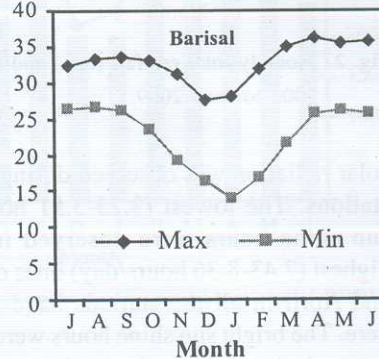

Temperature (°C)

Temperature (°C)

Temperature (°C)

Temperature (°C)

Temperature (°C)

Fig. 1. Monthly mean maximum and minimum temperature (°C) of Gazipur and other four regional stations of BRRl, from July 2008 to June 2009.