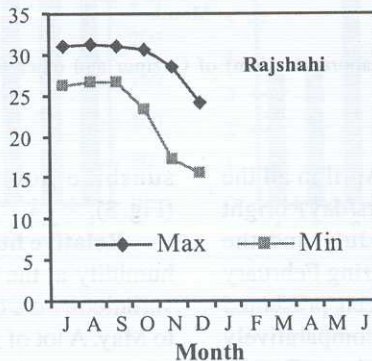

Temperature (°C)

Temperature (°C)

Temperature (°C)

Temperature (°C)

Temperature (°C)

Fig. 1. Monthly mean maximum and minimum temperature (°C) of Gazipur and other four regional stations of BRRl, from July 2008 to June 2009.