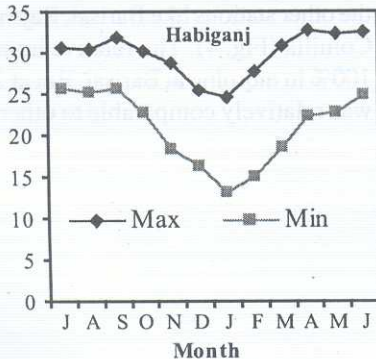

Temperature (°C)

Temperature (°C)

Temperature (°C)

Temperature (°C)

Temperature (°C)

Fig. 1. Monthly mean maximum and minimum temperature (°C) of Gazipur and other four regional stations of BRRl, from July 2008 to June 2009.